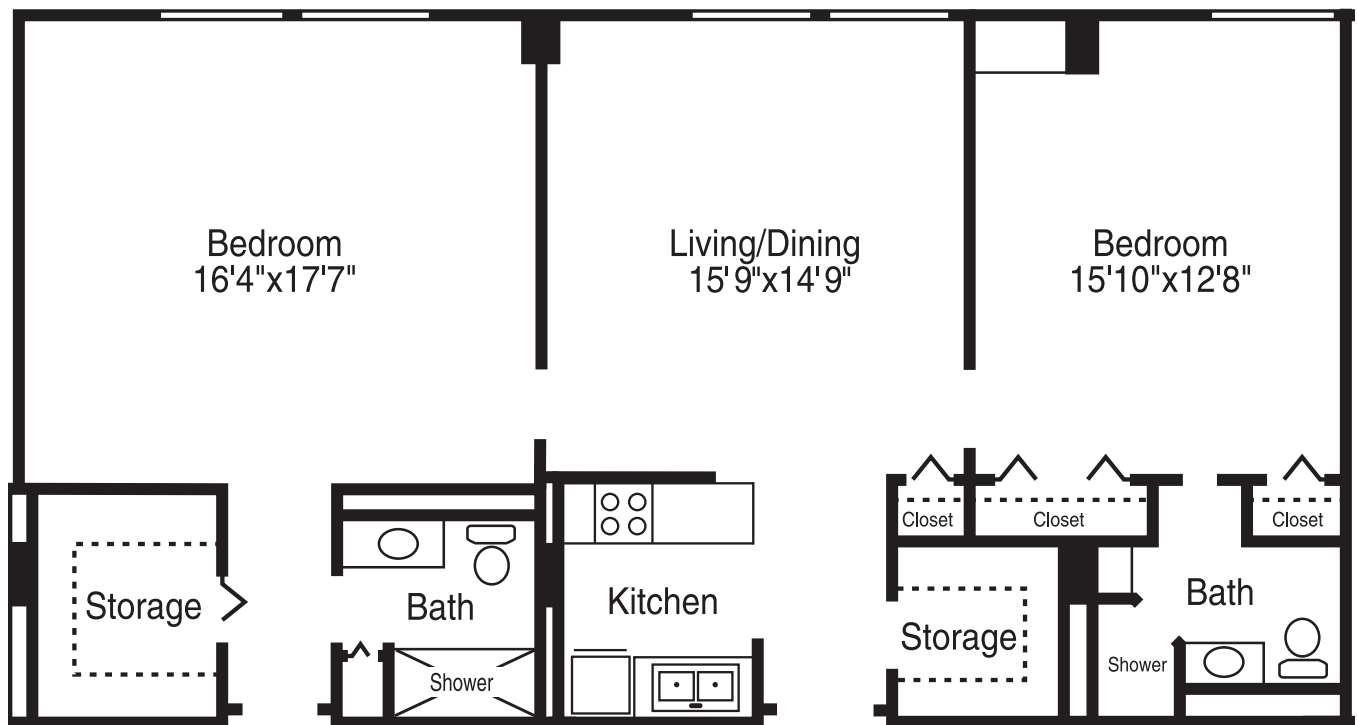

# Westminster Towers

## Lancaster

Two Bedroom, Two Bath  
1,187 sq. ft.

*These are typical floor plans but may not be to scale.*