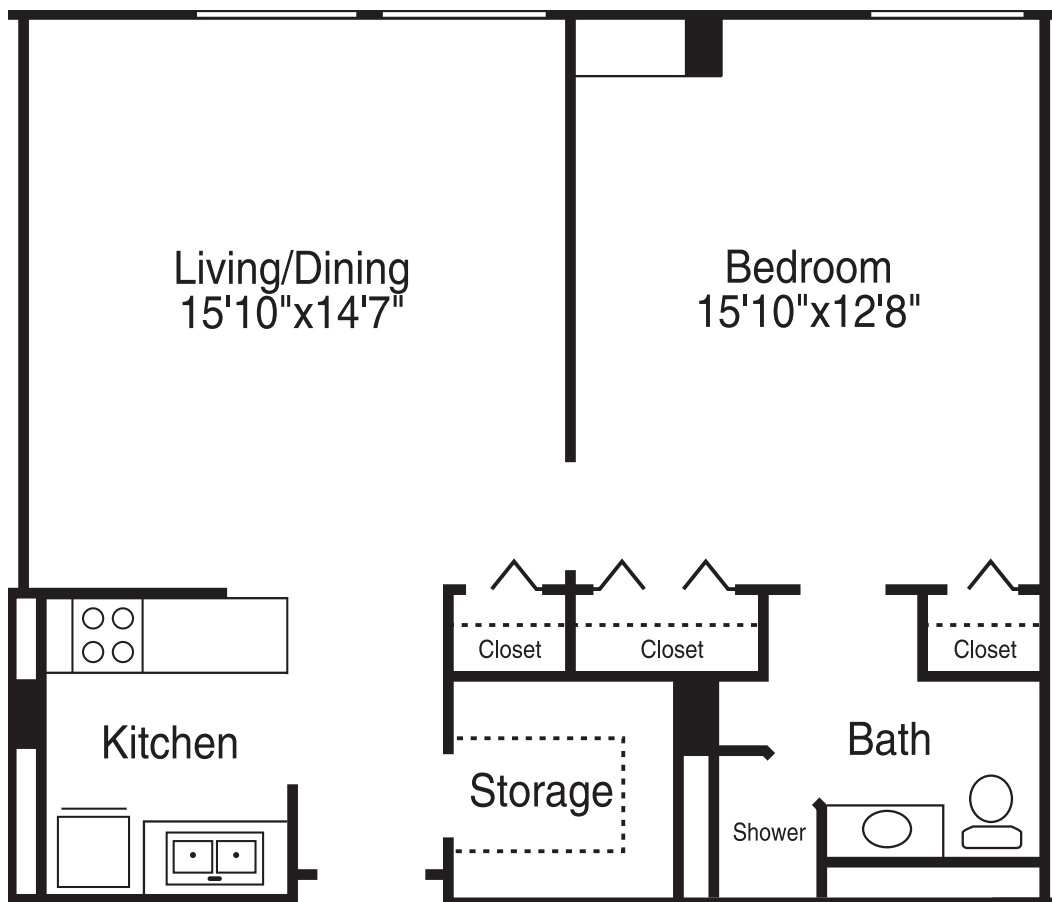

# Westminster Towers

## Belle Isle

One Bedroom, One Bath  
712 sq. ft.

*These are typical floor plans but may not be to scale.*